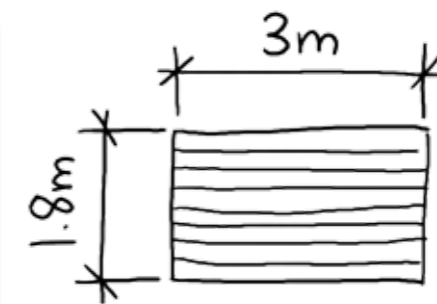

Adventure Trail

Ball Wall

Single Sided - BX/HMP/100040
Double Sided - BX/HMP/100039

Engraving optional

Active Play - Adventure Trail
Proposed Playground Development

Hand
Made Places
at **broxap**

©February 2009 Standard Product Drawn by - MG