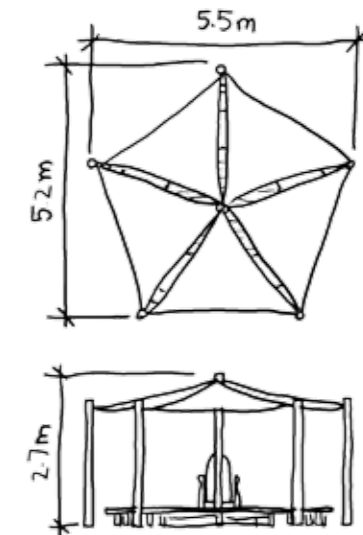

Outdoor Classrooms, Shelters & Shades

Westgate

BX/HMP/200008

Outdoor Classrooms, S&S
Proposed Playground Development

 **Hand
Made Places**
at **broxap**

©February 2009 Standard Product Drawn by - MG