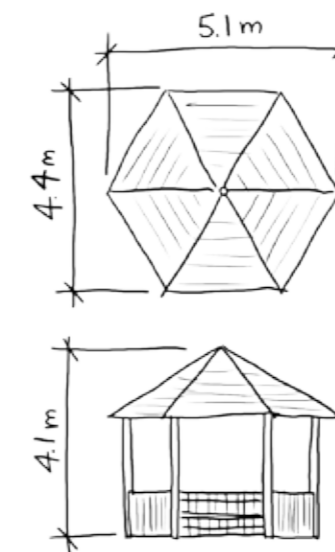

Outdoor Classrooms, Shelters & Shades

Caversham Gazebo

BX/HMP/200016

Outdoor Classrooms, S&S

Proposed Playground Development

Hand
Made Places
at **broxap**

©February 2009 Standard Product Drawn by - MG