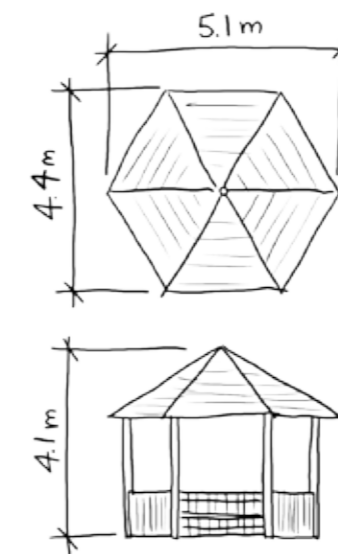

Outdoor Classrooms, Shelters & Shades

Caversham Gazebo

BX/HMP/200016

Outdoor Classrooms, S&S
Proposed Playground Development

 **Hand
Made Places**
at **broxap**

©February 2009 Standard Product Drawn by - MG