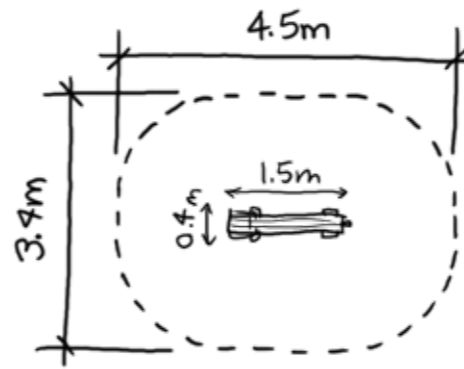

Play Sculptures

Cow

BX/HMP/350005

Play Sculptures
Proposed Playground Development

Hand
Made Places
at **broxap**

©February 2009 Standard Product Drawn by - MG