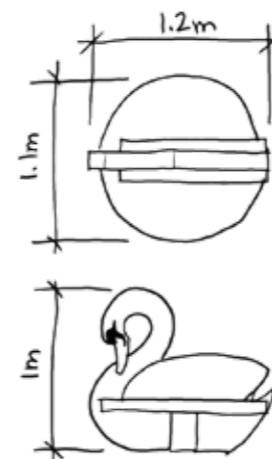

Play Sculptures

Swan Seat

BX/HMP/350020

Play Sculptures
Proposed Playground Development

Hand
Made Places
at **broxap**

©February 2009 Standard Product Drawn by - MG