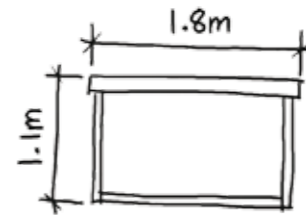

Sensory Play

Animal Shapeshifter

BX/HMP/400018

Available either post or wall mounted

Sensory Play
Proposed Playground Development

Hand
Made Places
at **broxap**

©February 2009 Standard Product Drawn by - MG