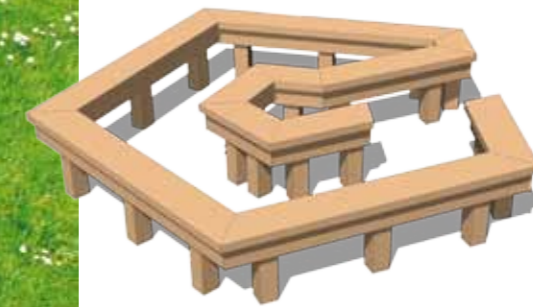

Seating Solutions

Mini Maze

BX/HMP/450015

Engravings are an optional extra

Seating Solutions
Proposed Playground Development

Hand
Made Places
at **broxap**

©February 2009 Standard Product Drawn by - MG