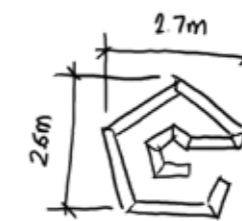

Seating Solutions

Mini Maze

BX/HMP/450015

Engravings are an optional extra

Seating Solutions
Proposed Playground Development

Hand
Made Places
at **broxap**

©February 2009 Standard Product Drawn by - MG