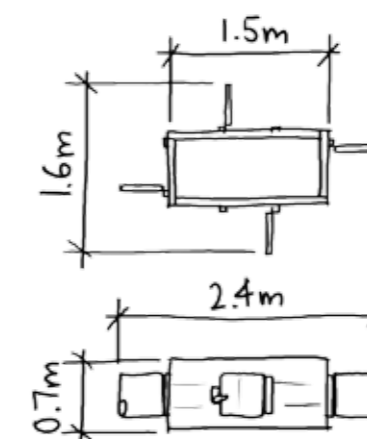

BX/HMP/550006

Window Planter

Concept drawing showing plant roots visible through the window

Eco Play
Proposed Playground Development

Hand
Made Places
at **broxap**

©February 2009 Standard Product Drawn by - MG