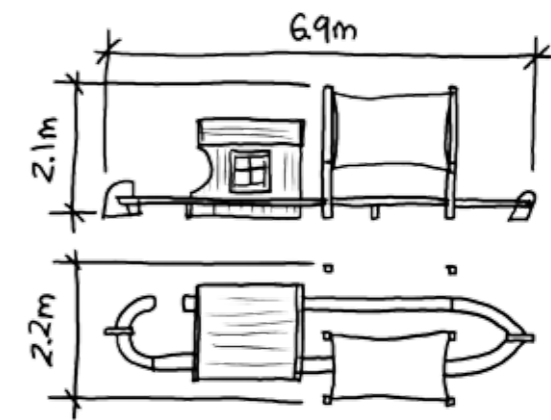

Outdoor Classrooms, Shelters & Shades

Barge Classroom

BX/HMP/200001

Outdoor Classrooms, S&S

Proposed Playground Development

 **Hand
Made Places**
at **broxap**

©February 2009 Standard Product Drawn by - MG