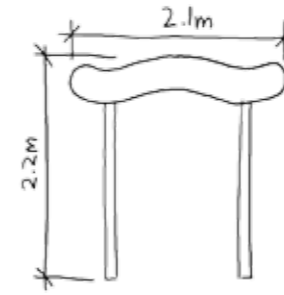

Totems & Signs