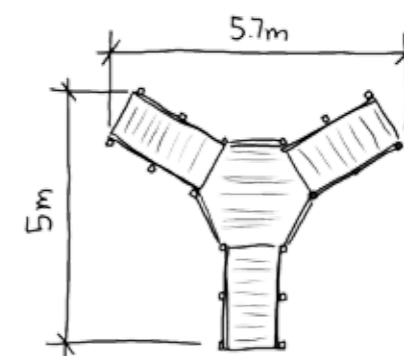

## Chadsgrove Bridge

BX/HMP/800012

Inclusive Play  
Proposed Playground Development

Hand  
Made Places  
at **broxap**

©February 2009 Standard Product Drawn by - MG