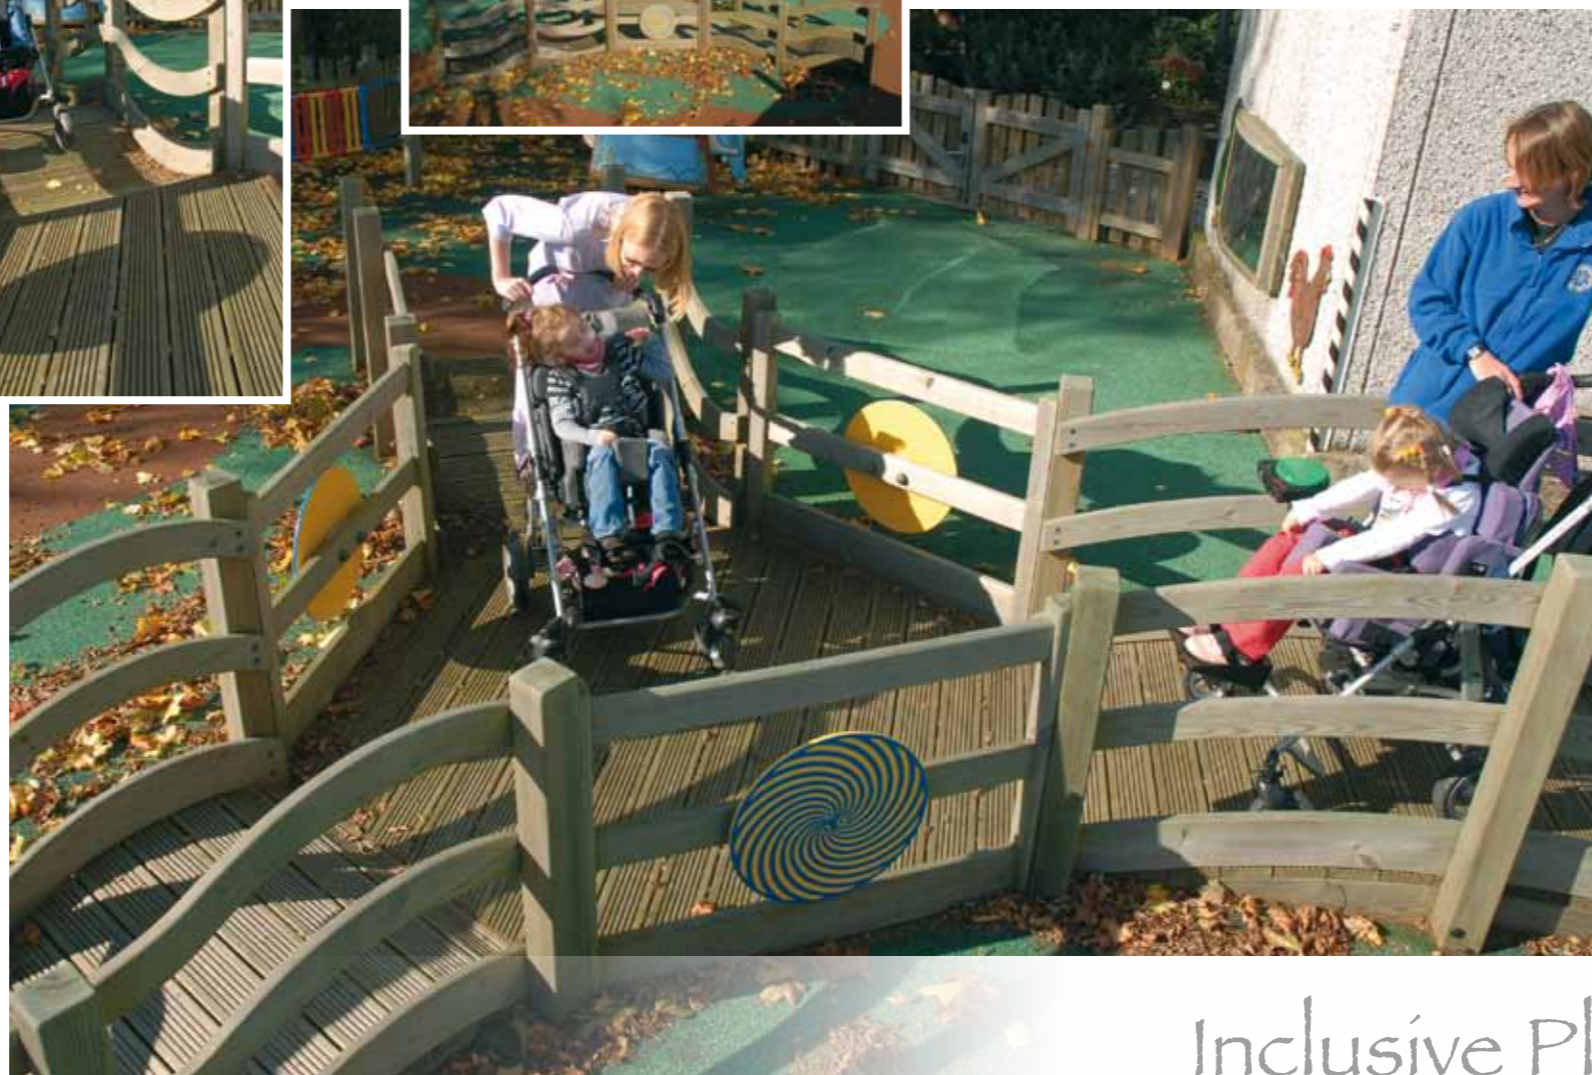

# Inclusive Play

## Chadsgrove Bridge

BX/HMP/800012

Inclusive Play  
Proposed Playground Development

Hand  
Made Places  
at **broxap**

©February 2009 Standard Product Drawn by - MG