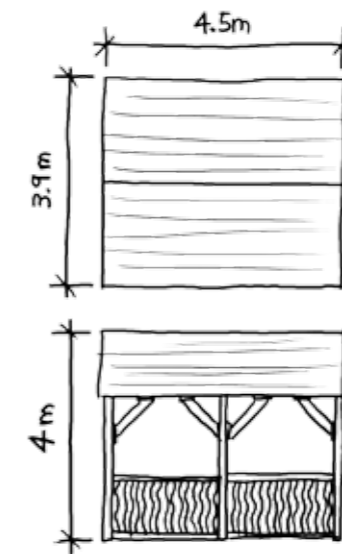

Outdoor Classrooms, Shelters & Shades

Catherington Shelter

BX/HMP/200011

Outdoor Classrooms, S&S

Proposed Playground Development

Hand
Made Places
at **broxap**

©February 2009 Standard Product Drawn by - MG