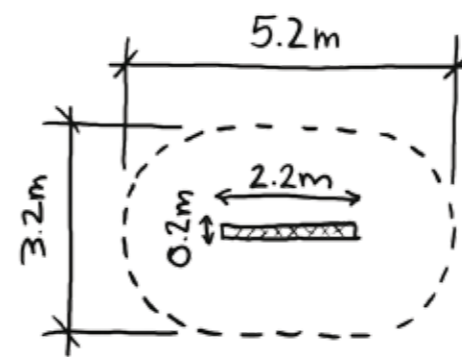

Adventure Trail

BX/HMP/100001

Balance Beam

Active Play - Adventure Trail

Proposed Playground Development

Hand
Made Places
at **broxap**

©February 2009 Standard Product Drawn by - MG