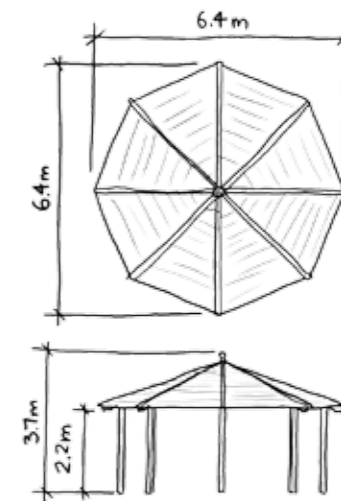

Outdoor Classrooms, Shelters & Shades

Darell Gazebo

BX/HMP/200012

Available with either featheredge or cedar shingle roofing. Side panels, seating and decking are all optional extras.

Outdoor Classrooms, S&S
Proposed Playground Development