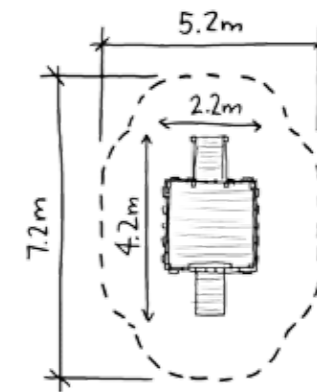

Imaginative Play

BX/HMP/250020

Adventure Castle

Imaginative Play
Proposed Playground Development

Hand
Made Places
at **broxap**

©February 2009 Standard Product Drawn by - MG