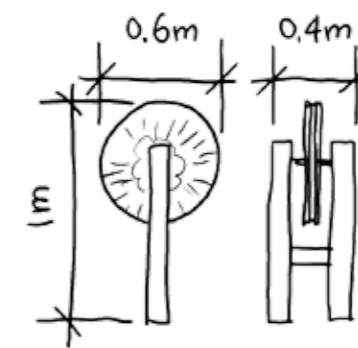

Music & Performance

BX/HMP/650004

Rainwheel

Music & Performance
Proposed Playground Development

Hand
Made Places
at **broxap**

©February 2009 Standard Product Drawn by - MG