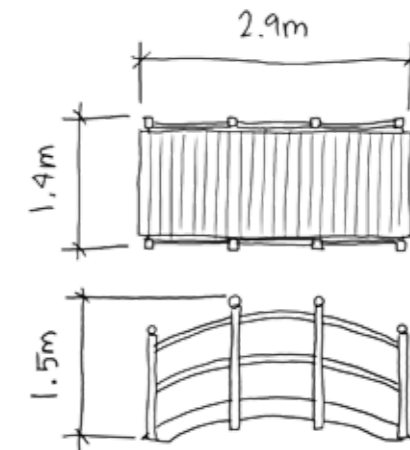

Imaginative Play

BX/HMP/250002

Arch Bridge

Imaginative Play
Proposed Playground Development

Hand
Made Places
at **broxap**

©February 2009 Standard Product Drawn by - MG