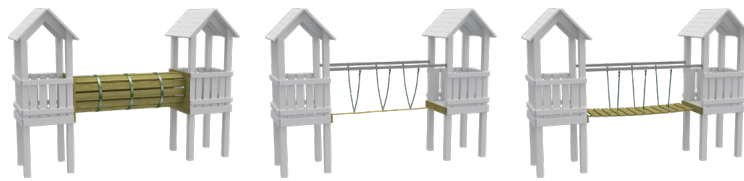

MODULAR PLAY TOWERS
BX/HMP MODULAR-TOWERS

EXAMPLE TOWERS::

MATERIALS USED:

Timber

PRODUCT INFORMATION

Hand Made Places Modular Play Towers help build confidence, improve early childhood motor skills and encourage outdoor physical play. Perfect for Nursery and EYFS settings and primary school playgrounds, we offer a wide variety of durable and fun tower modules, to allow you to mix and match play tower components to suit your playground needs.

MAIN COMPONENT OPTIONS

Pole Set

Infill Panel

Tower Deck

Roof

Fascia Board

Available in various heights: 550mm, 850mm, 1150mm & 1450mm

MODULAR PLAY TOWERS
BX/HMP MODULAR-TOWERS

CONNECTING COMPONENT OPTIONS

Available either flat or sloped with various lengths available.

Balance Beam

Bridge

Net Traverse

Traverse Wall

Tunnel

V Rope Bridge

Wobble Bridge

EXIT/ENTRY COMPONENT OPTIONS

Different heights available to match main component: 550mm, 850mm, 1150mm & 1450mm.

Fireman's Pole

Ladder

Log Ladder

Net Climb

Slide