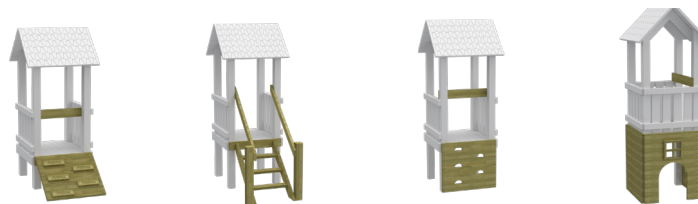

MODULAR PLAY TOWERS
BX/HMP MODULAR-TOWERS

EXAMPLE TOWERS::

MATERIALS USED:

Timber

PRODUCT INFORMATION

Hand Made Places Modular Play Towers help build confidence, improve early childhood motor skills and encourage outdoor physical play. Perfect for Nursery and EYFS settings and primary school playgrounds, we offer a wide variety of durable and fun tower modules, to allow you to mix and match play tower components to suit your playground needs.

MAIN COMPONENT OPTIONS

Pole Set

Infill Panel

Tower Deck

Roof

Fascia Board

Available in various heights: 550mm, 850mm, 1150mm & 1450mm

MODULAR PLAY TOWERS
BX/HMP MODULAR-TOWERS

CONNECTING COMPONENT OPTIONS

Available either flat or sloped with various lengths available.

Balance Beam

Bridge

Net Traverse

Traverse Wall

Tunnel

V Rope Bridge

Wobble Bridge

EXIT/ENTRY COMPONENT OPTIONS

Different heights available to match main component: 550mm, 850mm, 1150mm & 1450mm.

Fireman's Pole

Ladder

Log Ladder

Net Climb

Slide